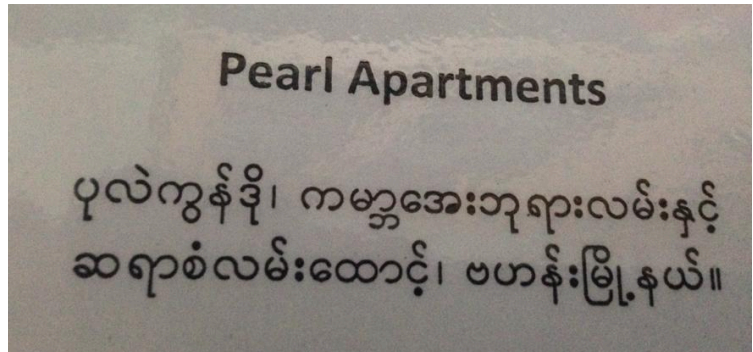

## Directions to Alisa & Kim's apartment

Address in English:

Pearl Condo  
Kabaraye Pagoda Road  
Bahan Township  
Yangon, Myanmar

Address in Myanmar:

A tip when you are getting a taxi, they pronounce it “Pearl-a” Condo

We live in building E in apartment #221. If you come in from the front (by Lotteria) then go straight, take a left at the end, take a right at Pa Pa Pizza, then follow the hallway down to the stairs/elevator.